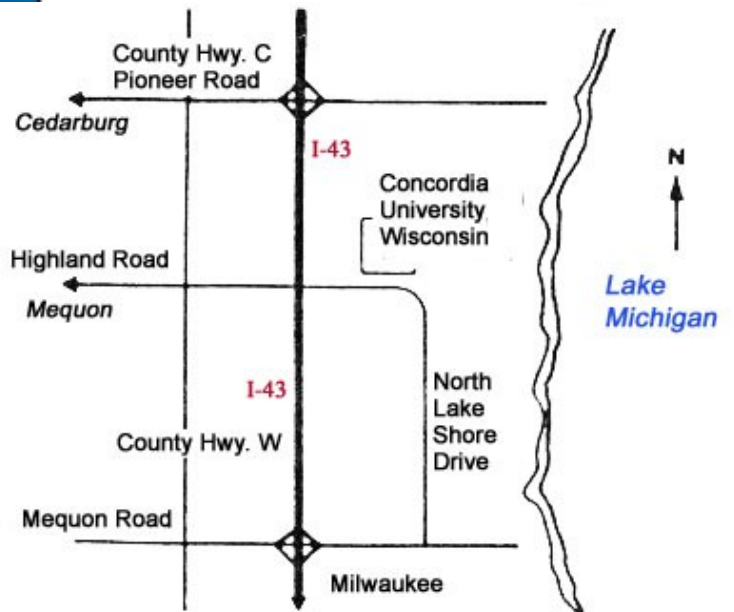

**WCSS 2010 DIRECTIONS**-Follow the WCSS signs from the various Concordia entrances to the camp

Most of our summer sessions register on the ground level of the Heidelberg dorms. That entrance will be clearly marked. The player rooms are on the second and third level of Heidelberg and elevator access is available.

If traveling north on I-43 take the Mequon Rd. exit to the right (east) and proceed to Lake Shore Drive. Turn left and continue straight until you get to Concordia. You will go around one left curve before coming to a marked entrance.

If traveling south on I-43, take Cty C to the right. Then at the top of the ramp turn left (even though the sign says that Concordia is to the right) and go over I-43 about one quarter mile to Lake Shore Drive. Turn right on Lake Shore Dr. and then right again at the next intersection (Bonniwell). Follow the road around one left curve and then straight to the campus. Turn left into the first campus entrance and then follow the signs to the Heidelberg dorm registration area.